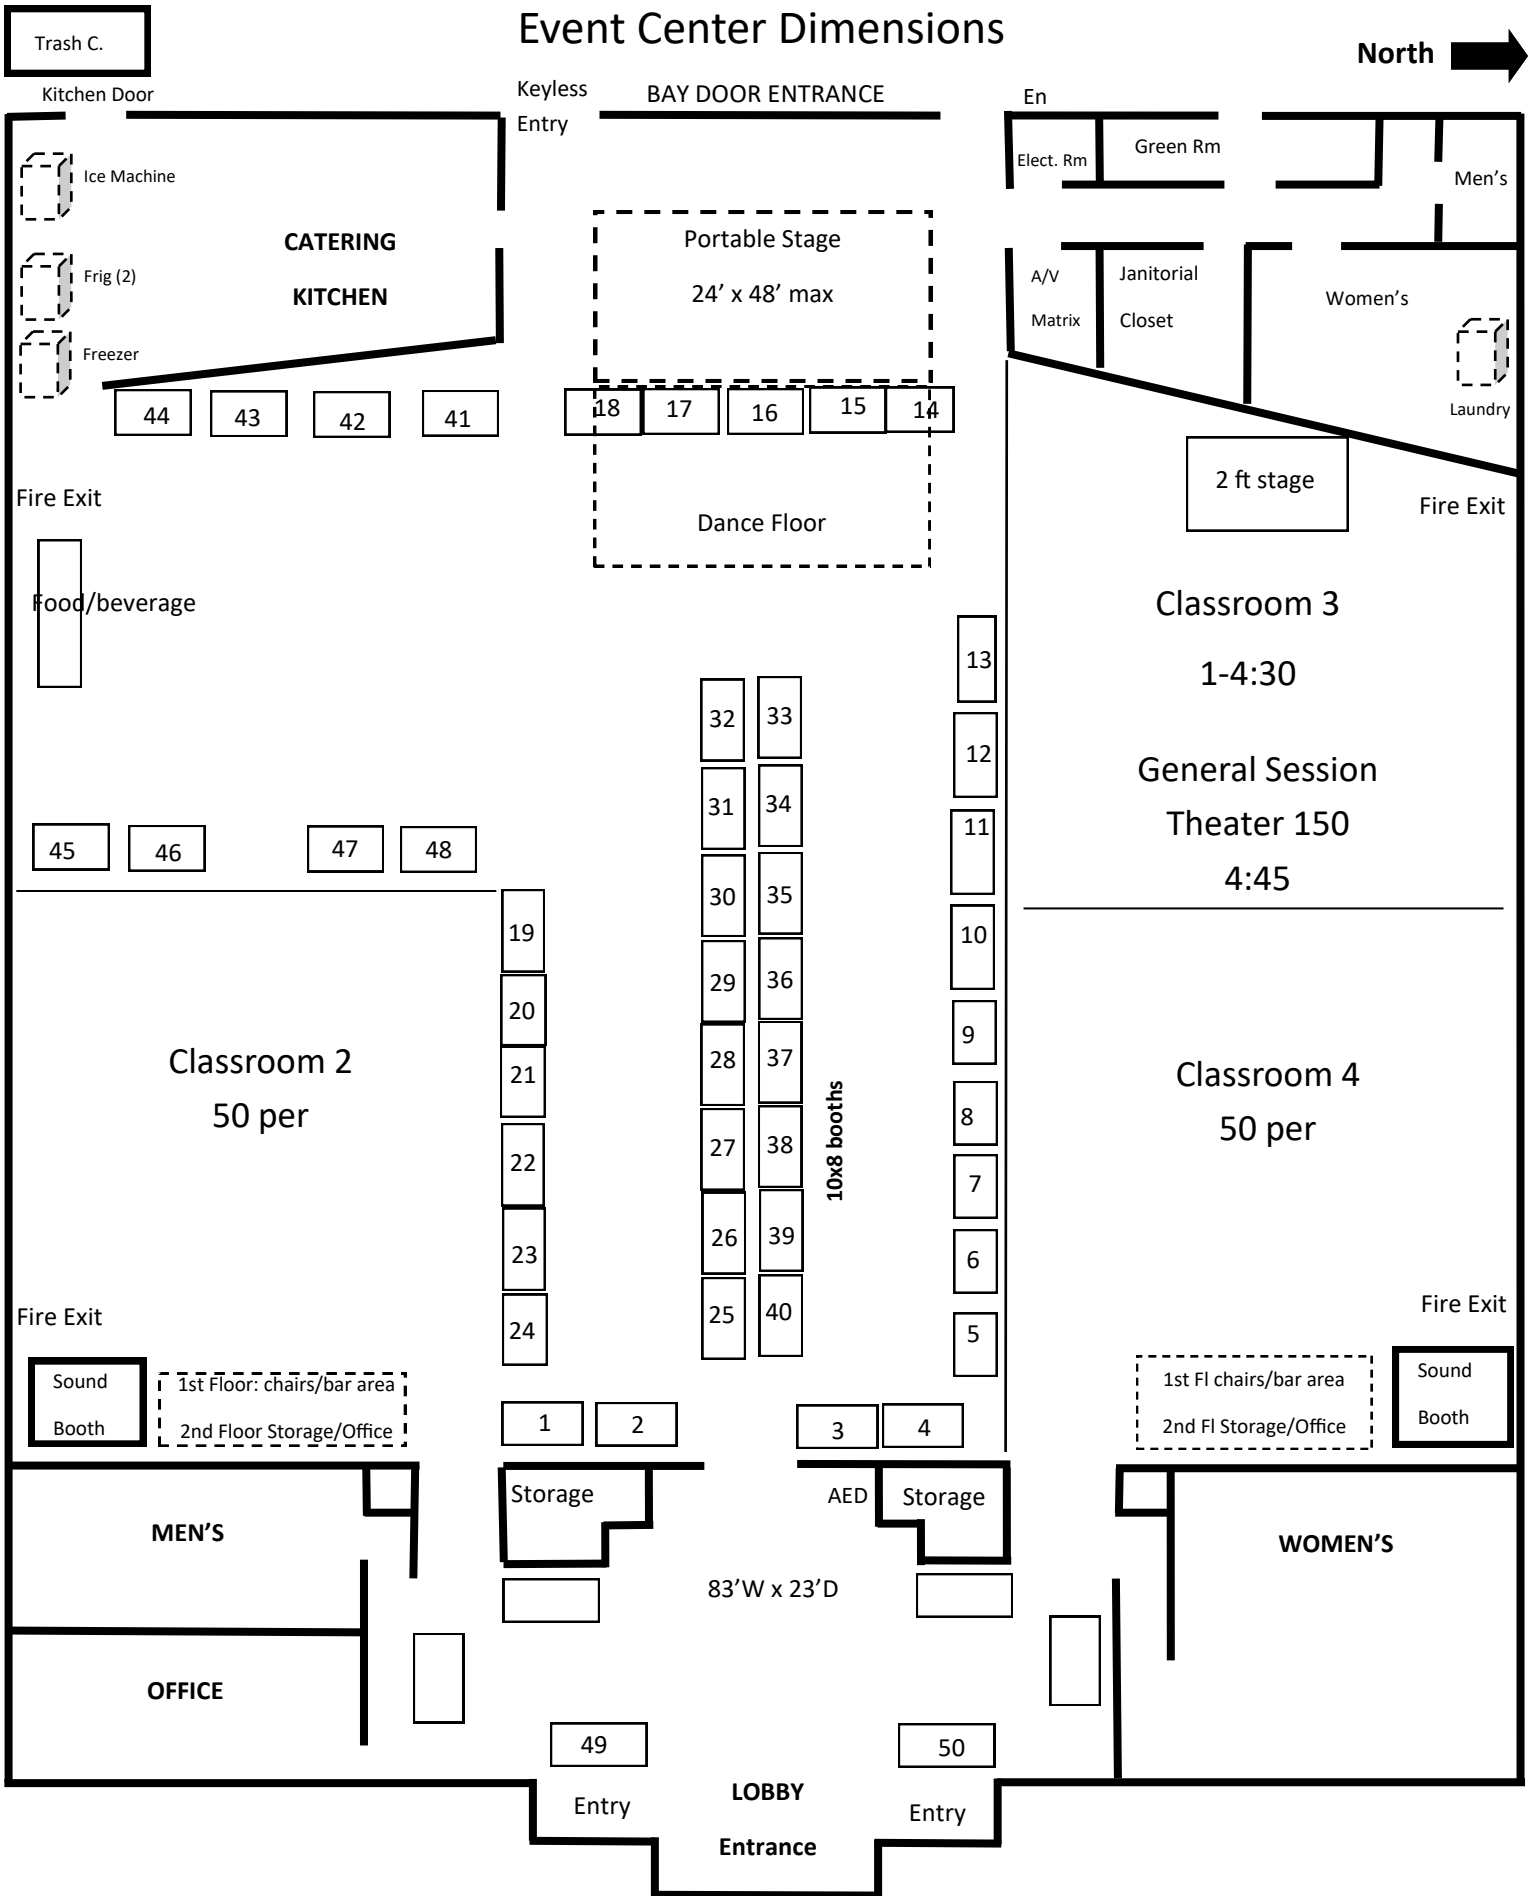

Event Center Dimensions

ARPA Vendor Layout

← 4671 Wharf Parkway →